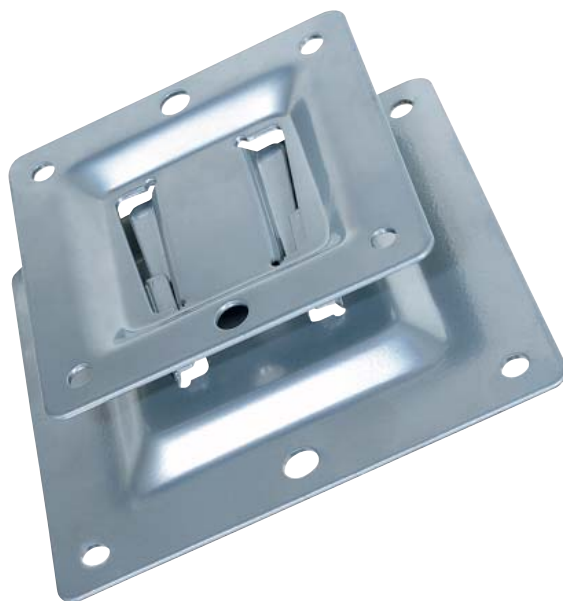

LCD-F

universal LCD monitor flush wall mount

Product Features:

3 plate system holds most LCD Monitors 10" to 37"

accommodates monitors with 75, 100, 200
and 100 x 200 mm VESA standards

quick connect/disconnect design

includes M4, M5, and M6 mounting screws

distance from wall to back of monitor - $\frac{3}{4}$ "

load Capacity - 50 lbs

silver powder coat finish

Product Specifications:

(for Architects & Engineers)

The flush wall mount for the LCD display shall be the Video Mount Products (VMP) model LCD-F. The mount shall be constructed primarily of formed steel. The mount shall be a universal style mount capable of mount all 10" - 37" monitors that incorporate VESA 75, 100, 100x200, or 200 standard hole patterns and not necessarily model be specific. The load capacity shall be 50 lbs.