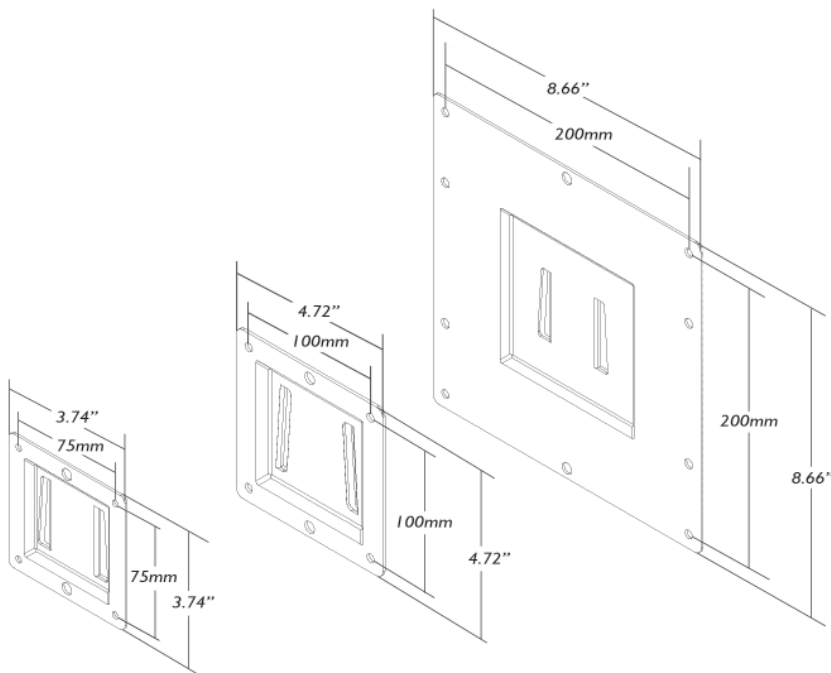

LCD-F

universal LCD monitor flush wall mount

Product Features:

3 plate system holds most LCD Monitors 10" to 37"

accommodates monitors with 75, 100, 200
and 100 x 200 mm VESA standards

quick connect/disconnect design

includes M4, M5, and M6 mounting screws

distance from wall to back of monitor - $\frac{3}{4}$ "

load Capacity - 50 lbs

silver powder coat finish

Product Specifications:

(for Architects & Engineers)

The flush wall mount for the LCD display shall be the Video Mount Products (VMP) model LCD-F. The mount shall be constructed primarily of formed steel. The mount shall be a universal style mount capable of mount all 10" - 37" monitors that incorporate VESA 75, 100, 100x200, or 200 standard hole patterns and not necessarily model be specific. The load capacity shall be 50 lbs.