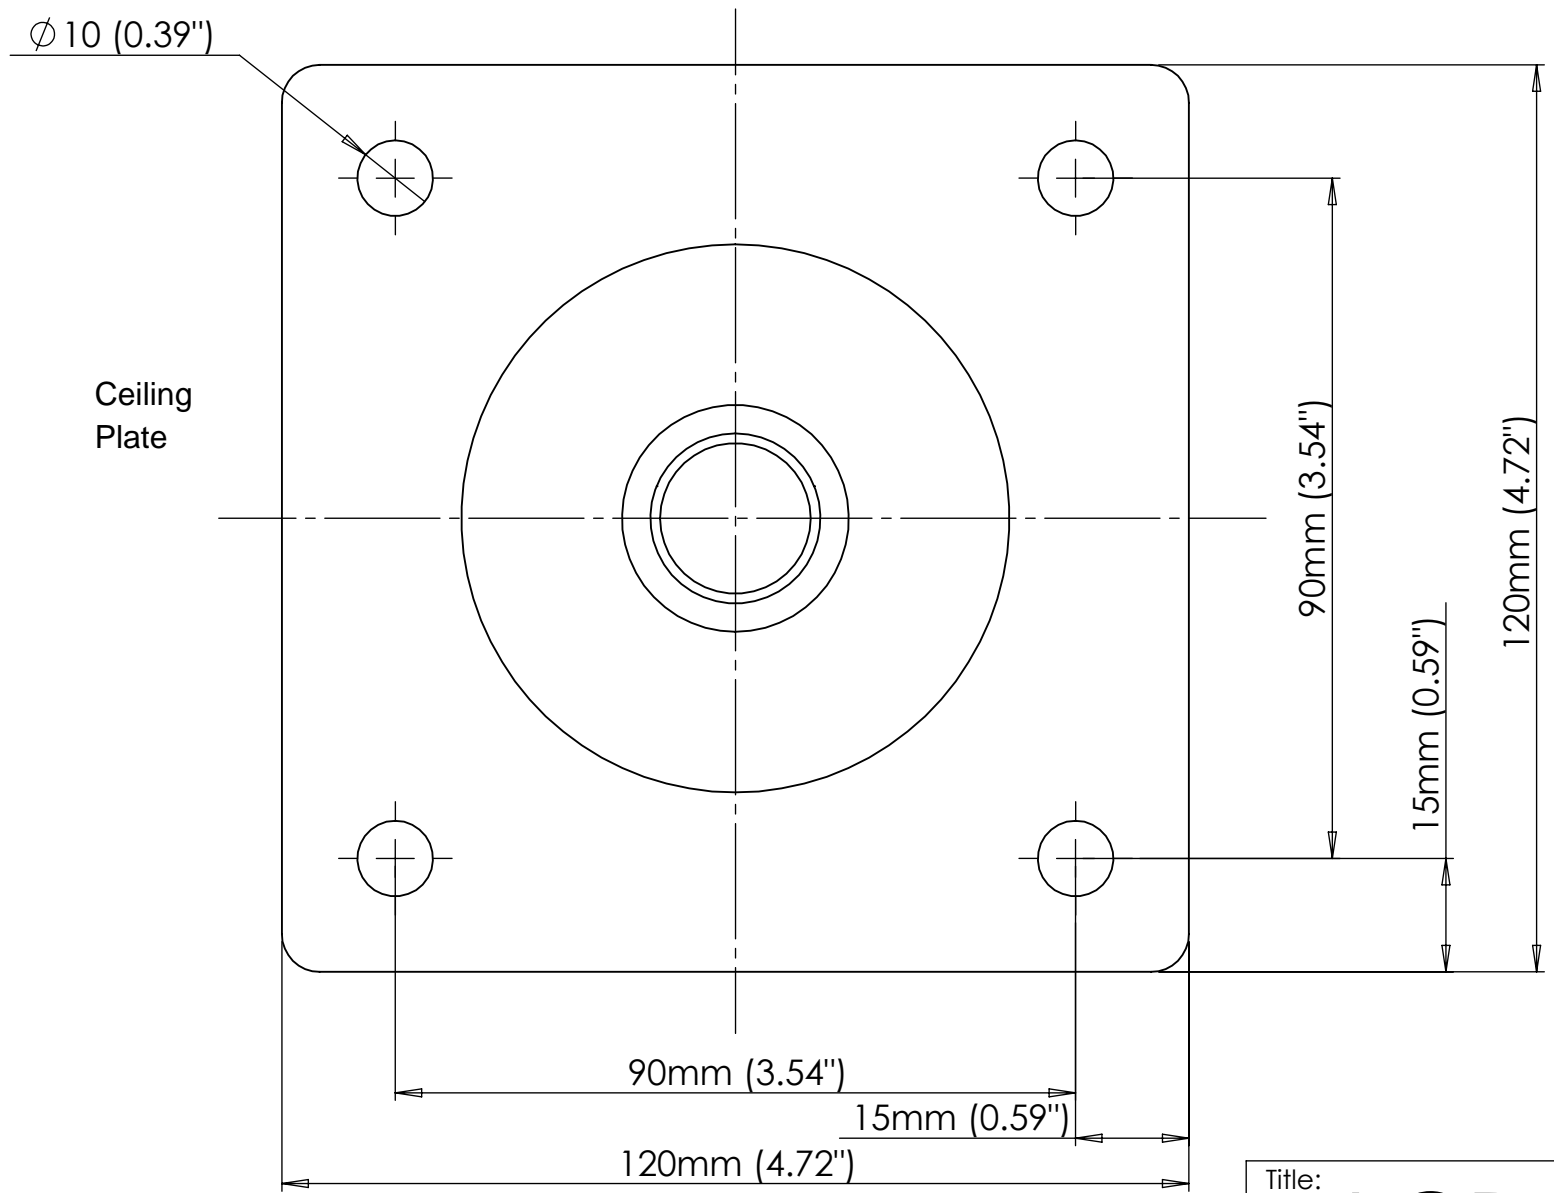

VMP
VIDEO MOUNT PRODUCTS

Information and designs contained in this drawing are the proprietary property of Video Mount Products (VMP). None of the design or any information contained in this drawing may be reproduced or disclosed to others without prior written consent of Video Mount Products (VMP).

Title:		
LCD-1C		
SIZE	DWG. NO.	REV
A		
SCALE: 1:1	Unit: mm	SHEET 2 OF 2