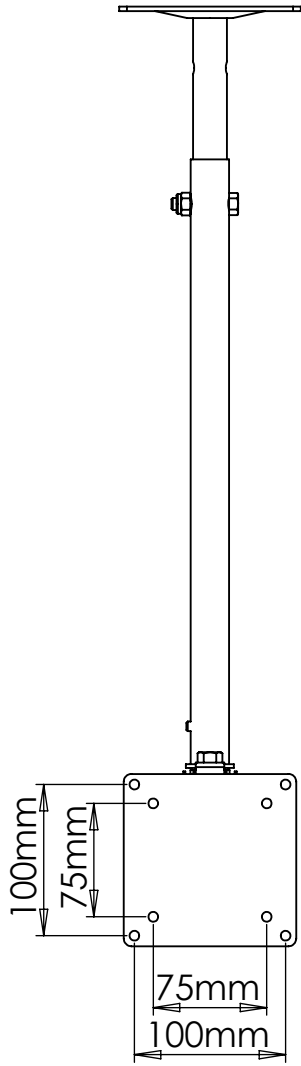

Front View

⌀

⌀ 22.5mm (0.89")

⌀ 25.4mm (1")

Side View

474.5mm (18.7") ~ 744.5mm (29.3")

-5°  
+20°

111mm (4.37")

134mm (5.28")

171mm (6.73")

Information and designs contained in this drawing are the proprietary property of Video Mount Products (VMP). None of the design or any information contained in this drawing may be reproduced or disclosed to others without prior written consent of Video Mount Products (VMP).

# LCD-1C

SIZE

**A**

DWG. NO.

REV

SCALE: 1:5

Unit: mm

SHEET 1 OF 2

Title:		
<b>LCD-1C</b>		
SIZE	DWG. NO.	REV
<b>A</b>		
SCALE: 1:1	Unit: mm	SHEET 2 OF 2