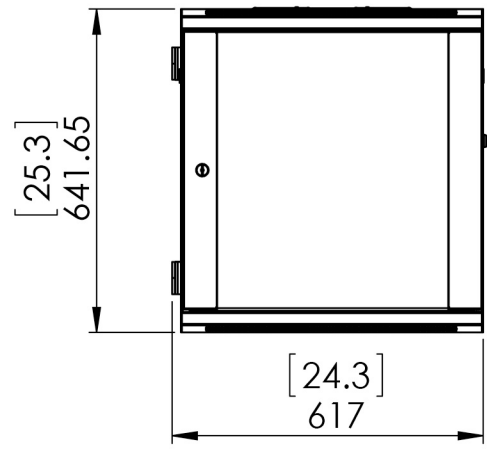

ERWEN-12E 750

Maximum usable depth = 609.6 [24]

Units: mm [inch]

Information and designs contained in this drawing are the proprietary property of Video Mount Products (VMP). None of the design or any information contained in this drawing may be reproduced or disclosed to others without prior written consent of Video Mount Products (VMP).