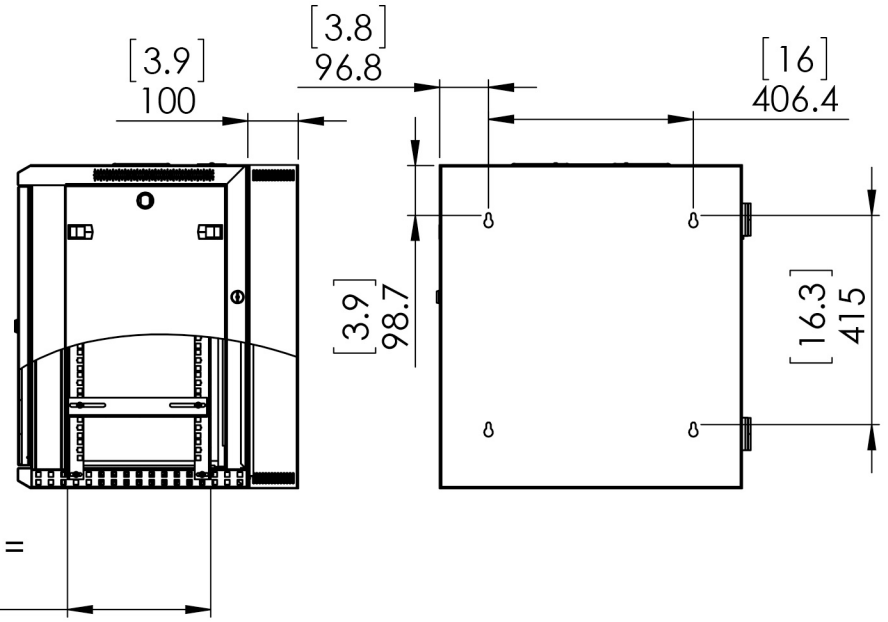

ERWEN-12E 750

Maximum usable depth = 609.6 [24]

Units: mm [inch]

Information and designs contained in this drawing are the proprietary property of Video Mount Products (VMP). None of the design or any information contained in this drawing may be reproduced or disclosed to others without prior written consent of Video Mount Products (VMP).