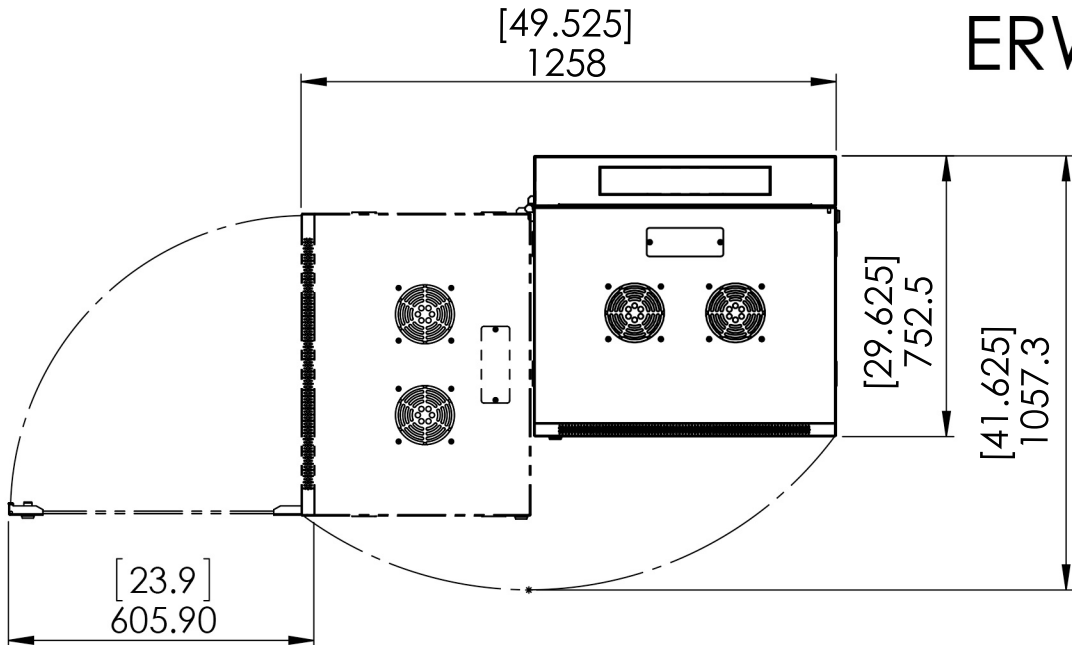

ERWEN-12E 750

Maximum usable depth = 609.6 [24]

Units: mm [inch]

Information and designs contained in this drawing are the proprietary property of Video Mount Products (VMP). None of the design or any information contained in this drawing may be reproduced or disclosed to others without prior written consent of Video Mount Products (VMP).