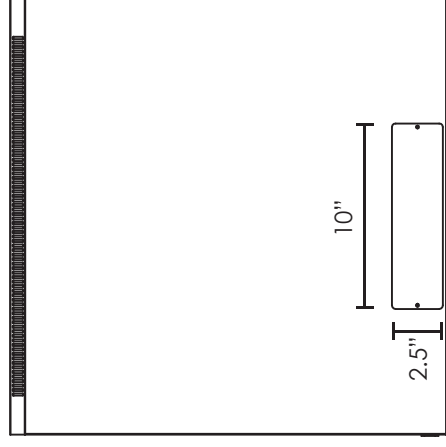

ERWEN-F22E

Front View

Top View

Bottom View

Information and designs contained in this drawing are the proprietary property of Video Mount Products (VMP).
None of the design or any information contained in this drawing may be reproduced or disclosed to others without prior written consent of Video Mount Products (VMP).

Units: Inches

ERWEN-F22E

Information and designs contained in this drawing are the proprietary property of Video Mount Products (VMP). None of the design or any information contained in this drawing may be reproduced or disclosed to others without prior written consent of Video Mount Products (VMP).