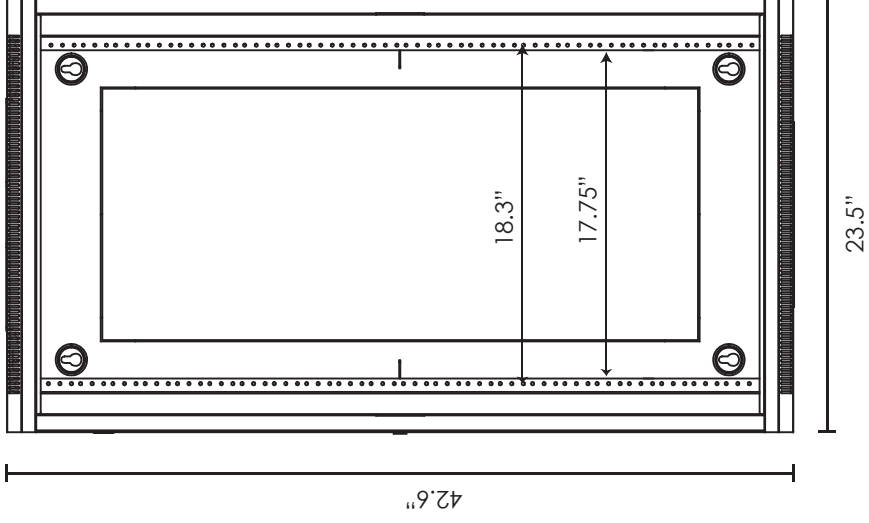

ERWEN-F22E

Front View

Top View

Bottom View

Information and designs contained in this drawing are the proprietary property of Video Mount Products (VMP).
None of the design or any information contained in this drawing may be reproduced or disclosed to others without prior written consent of Video Mount Products (VMP).

Units: Inches

ERWEN-F22E

Information and designs contained in this drawing are the proprietary property of Video Mount Products (VMP). None of the design or any information contained in this drawing may be reproduced or disclosed to others without prior written consent of Video Mount Products (VMP).