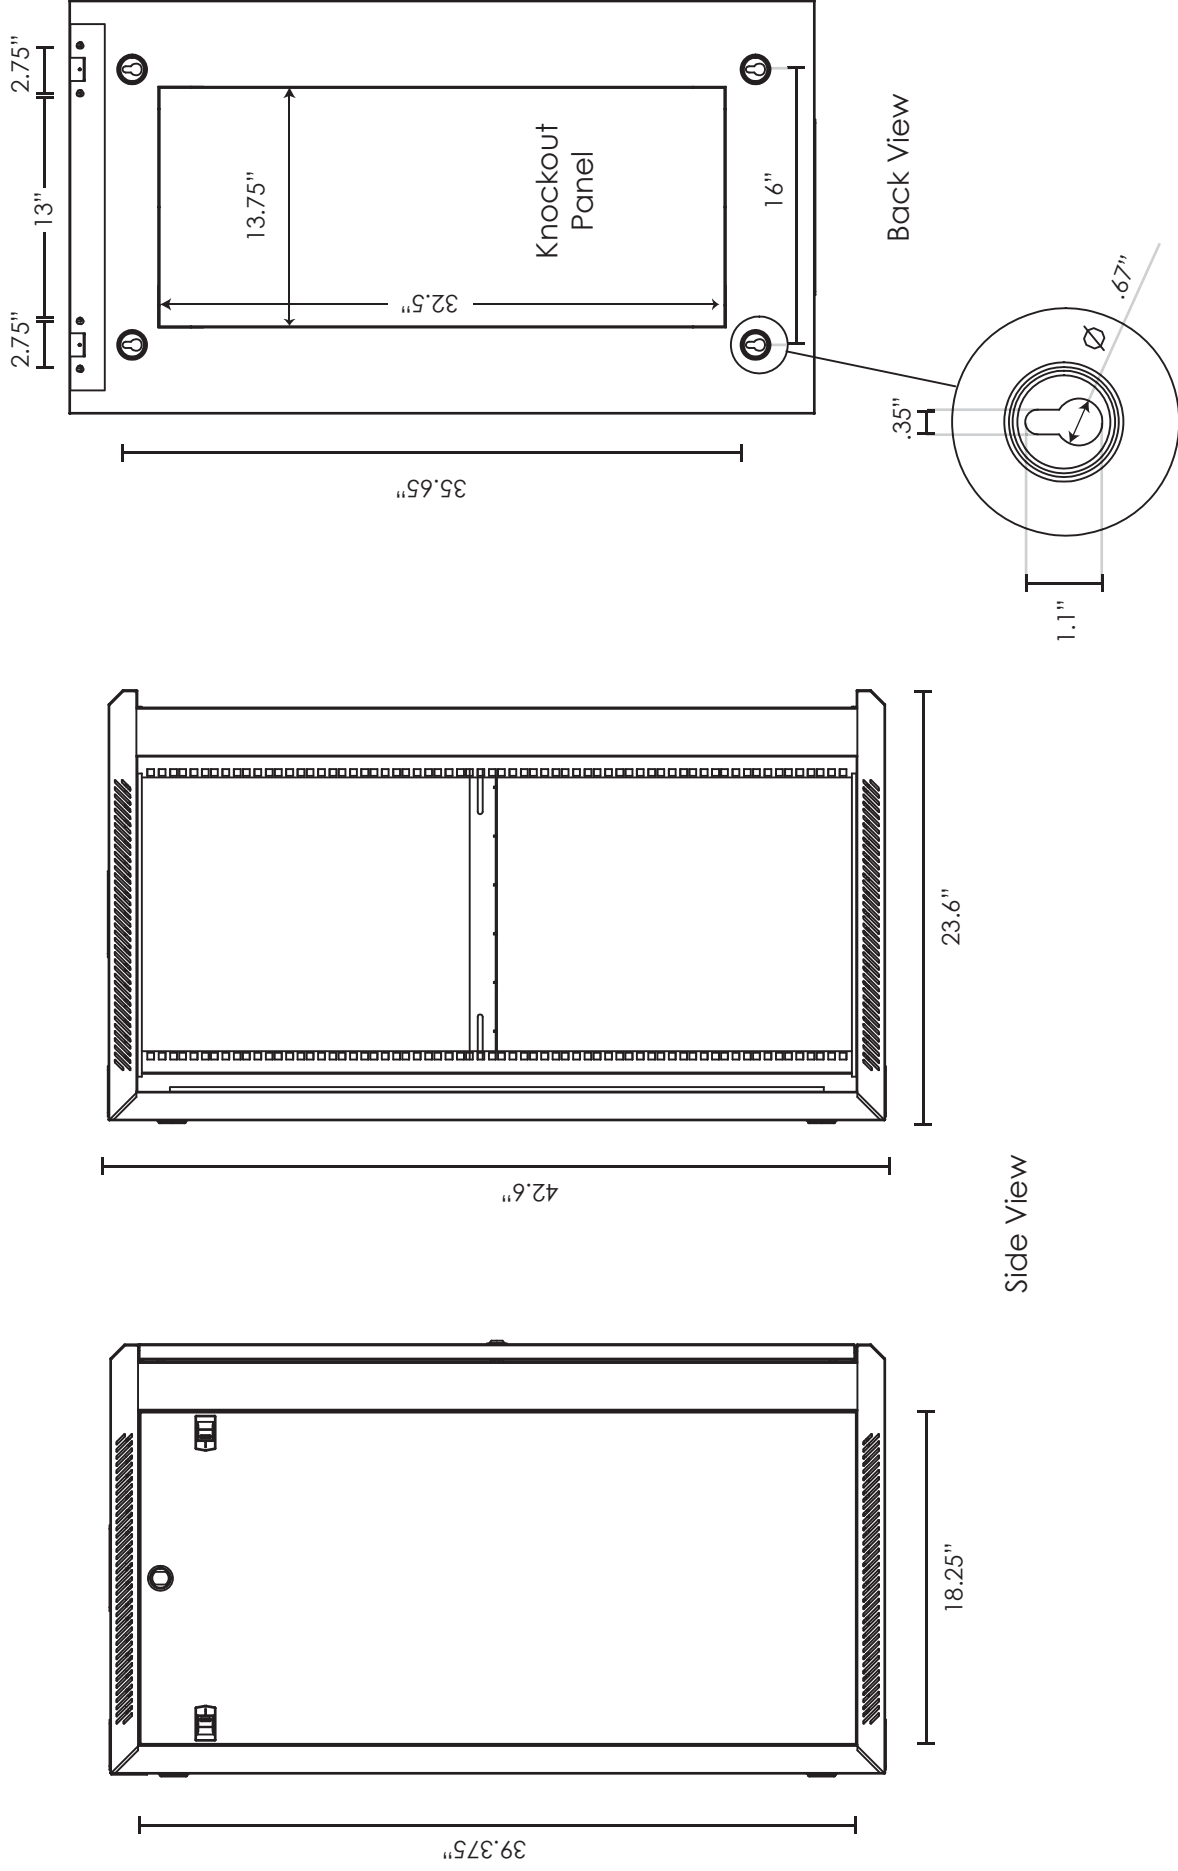

ERWEN-F22E

Front View

Top View

Bottom View

Information and designs contained in this drawing are the proprietary property of Video Mount Products (VMP).
None of the design or any information contained in this drawing may be reproduced or disclosed to others without prior written consent of Video Mount Products (VMP).

Units: Inches

ERWEN-F22E

Information and designs contained in this drawing are the proprietary property of Video Mount Products (VMP). None of the design or any information contained in this drawing may be reproduced or disclosed to others without prior written consent of Video Mount Products (VMP).

Units: Inches