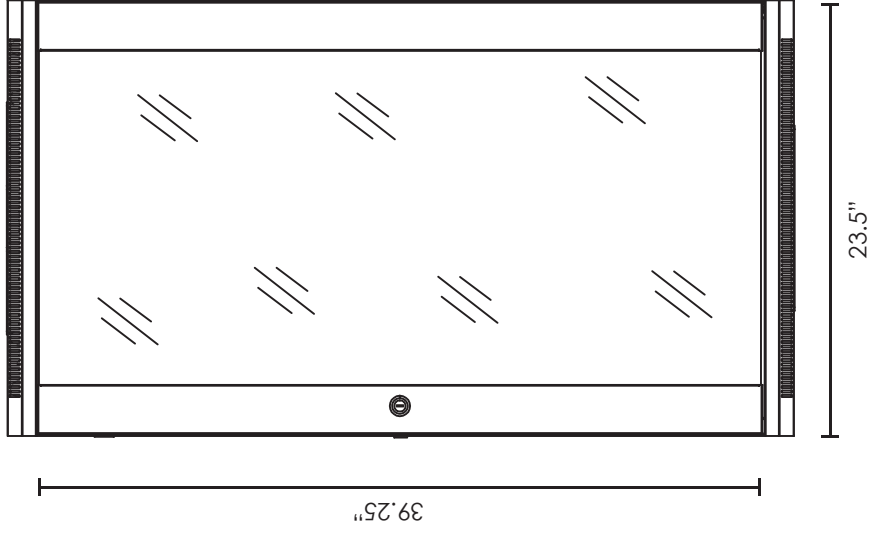

ERWEN-F22E

Front View

Top View

Bottom View

Information and designs contained in this drawing are the proprietary property of Video Mount Products (VMP).
None of the design or any information contained in this drawing may be reproduced or disclosed to others without prior written consent of Video Mount Products (VMP).

Units: Inches

ERWEN-F22E

Information and designs contained in this drawing are the proprietary property of Video Mount Products (VMP). None of the design or any information contained in this drawing may be reproduced or disclosed to others without prior written consent of Video Mount Products (VMP).