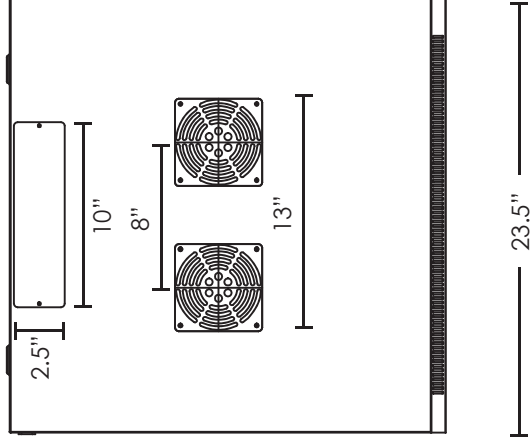

ERWEN-F22E

Front View

Top View

Bottom View

Information and designs contained in this drawing are the proprietary property of Video Mount Products (VMP).
None of the design or any information contained in this drawing may be reproduced or disclosed to others without prior written consent of Video Mount Products (VMP).

Units: Inches

ERWEN-F22E

Information and designs contained in this drawing are the proprietary property of Video Mount Products (VMP). None of the design or any information contained in this drawing may be reproduced or disclosed to others without prior written consent of Video Mount Products (VMP).

Units: Inches